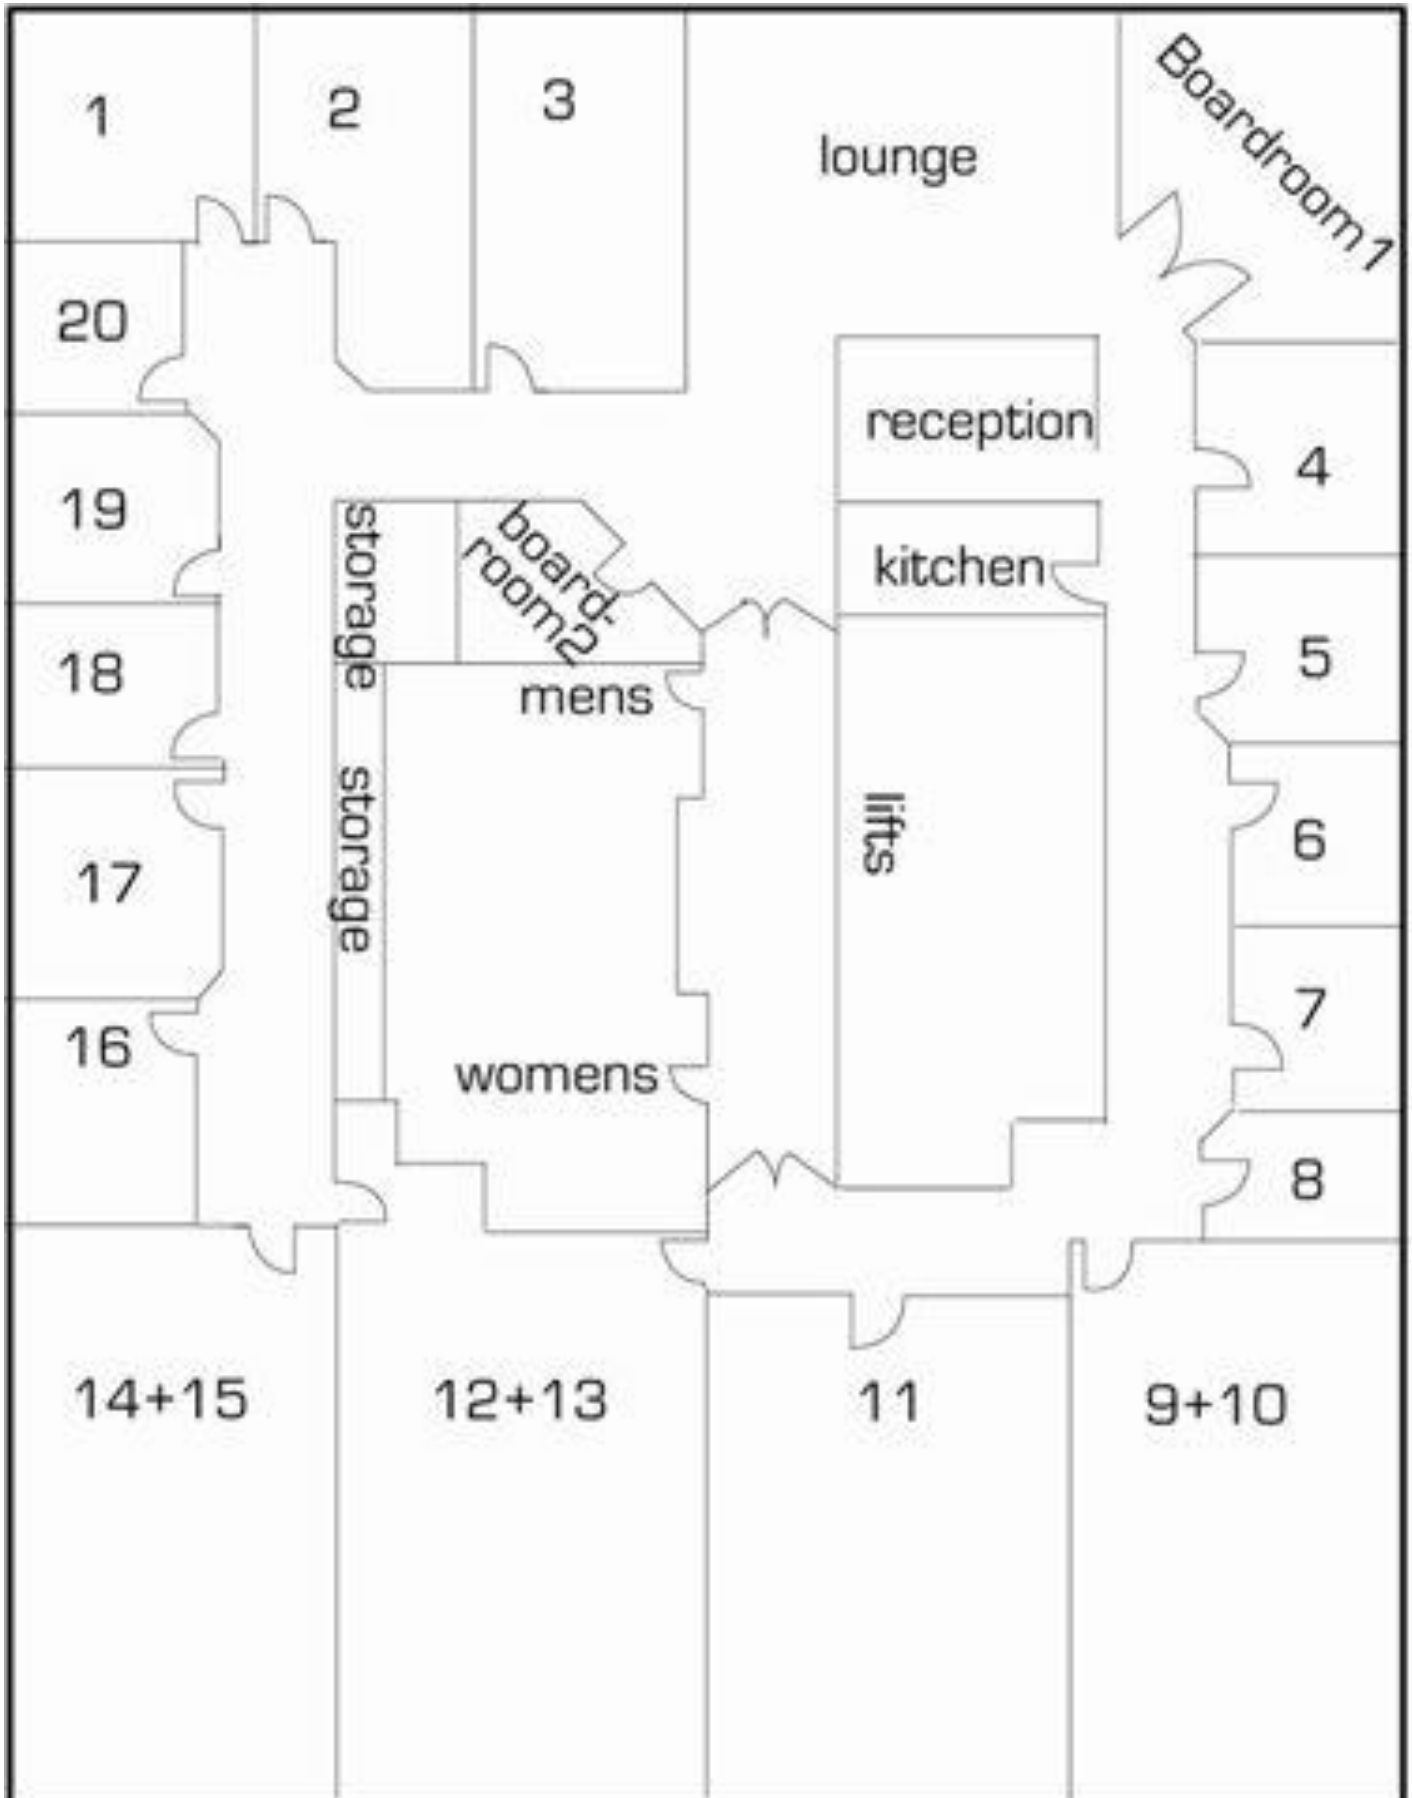

CBD OFFICE LTD

Floor Plan

Level 4, 17 Albert Street
Auckland City 1010

Small Office Space (1-3 people) : 10-15sqm approx
Big Office Space (4-10 people) : 50-70sqm approx